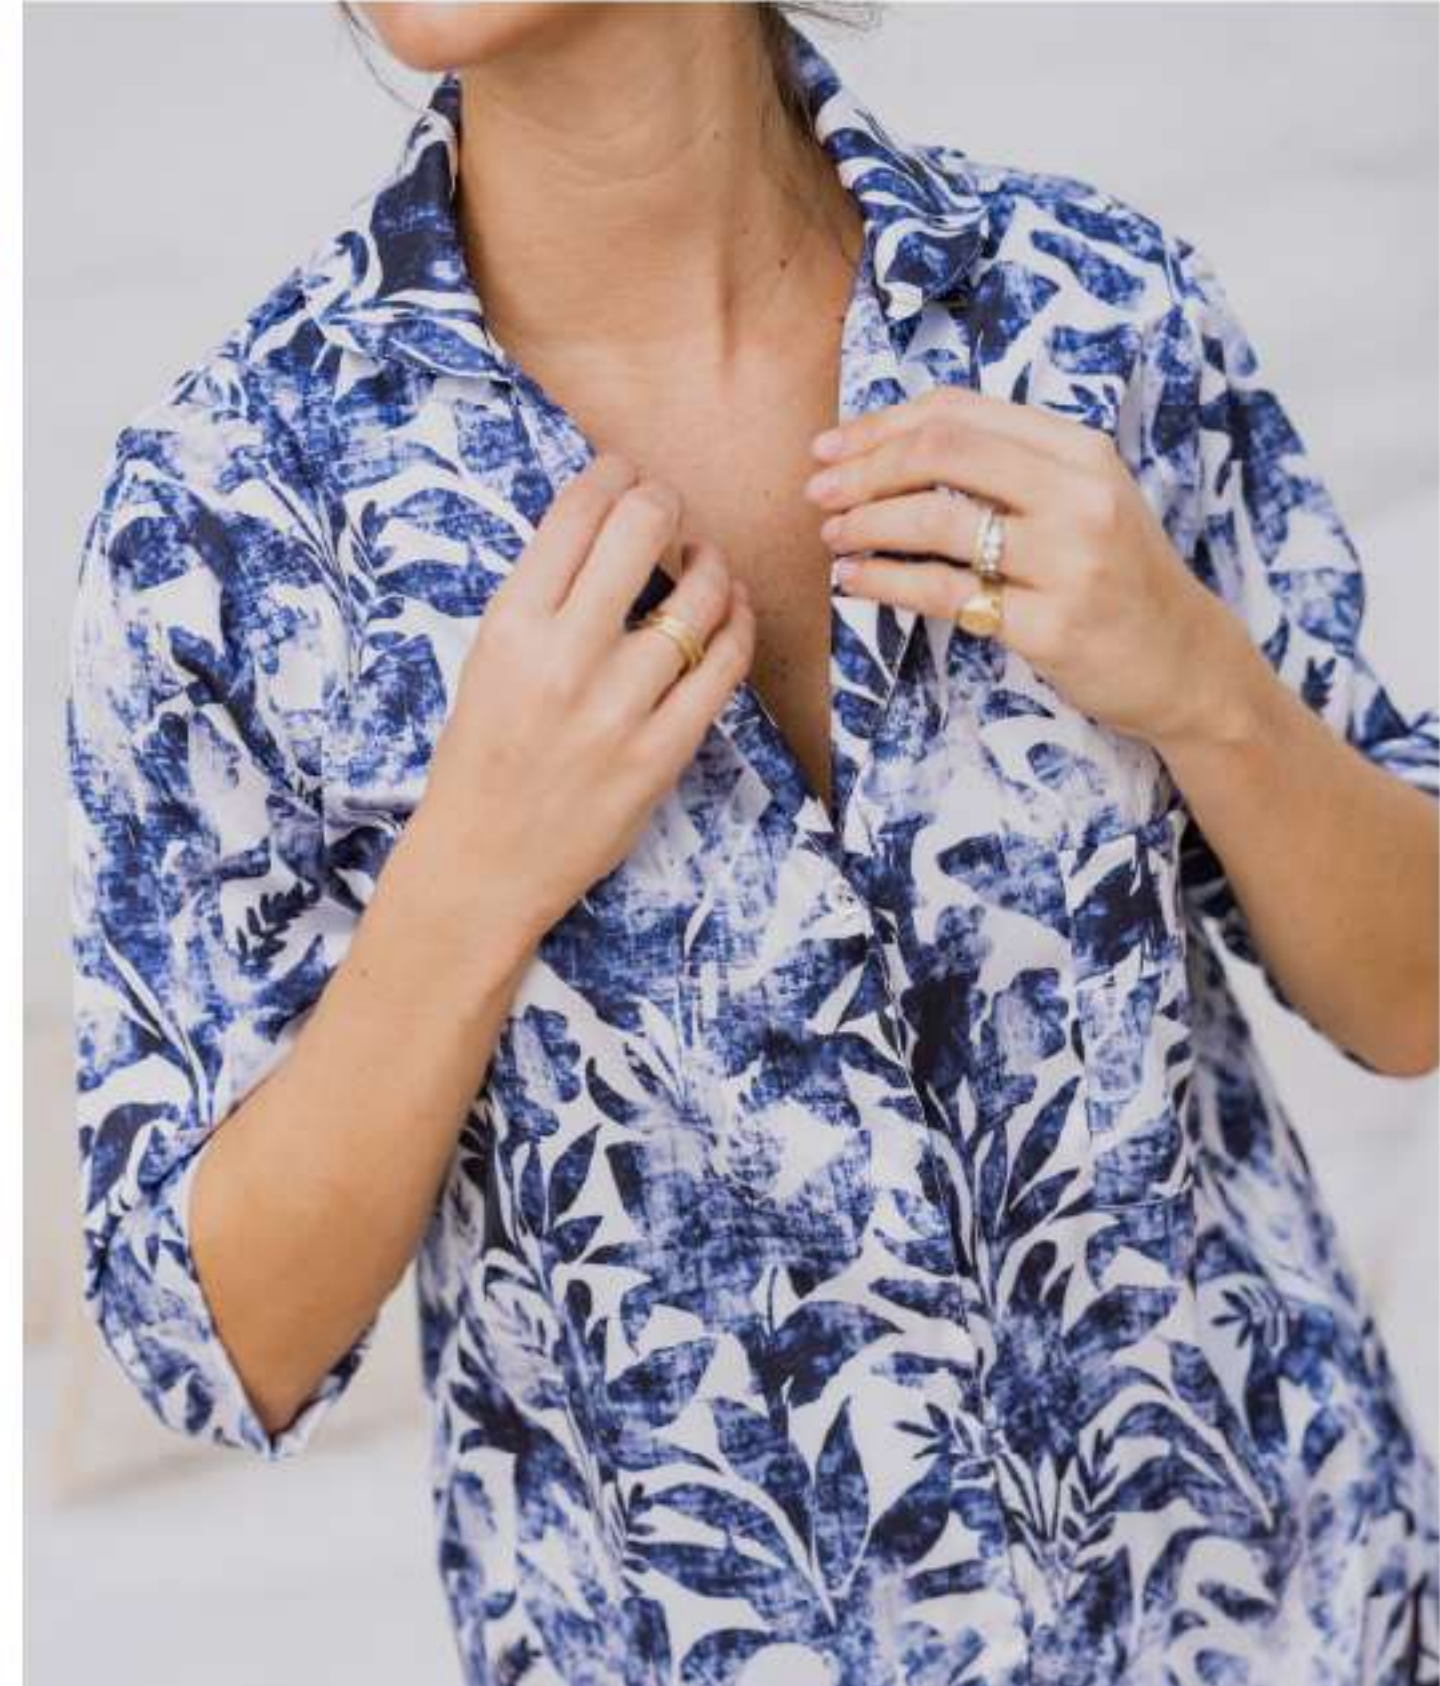

SELF-LOVE
club ♥

INBED MUAR

Self-care
isn't selfish
it's power

GS. 360.000

VESTIDO CHARLOTTE
DUSTY PINK FOREST

**CONJUNTO IN BED
FLORAL BLUE NAVY**

GS. 390.000

VESTIDO CHARLOTTE
FLORAL BLUE NAVY

GS. 360.000

VESTIDO **CHARLOTTE**

GS. 360.000

CONJUNTO IN BED
ANIMAL PRINT BROWN COFFEE

GS. 390.000

SHOP NOW
IN STORES EXCLUSIVE

INBED

Molas López 1788