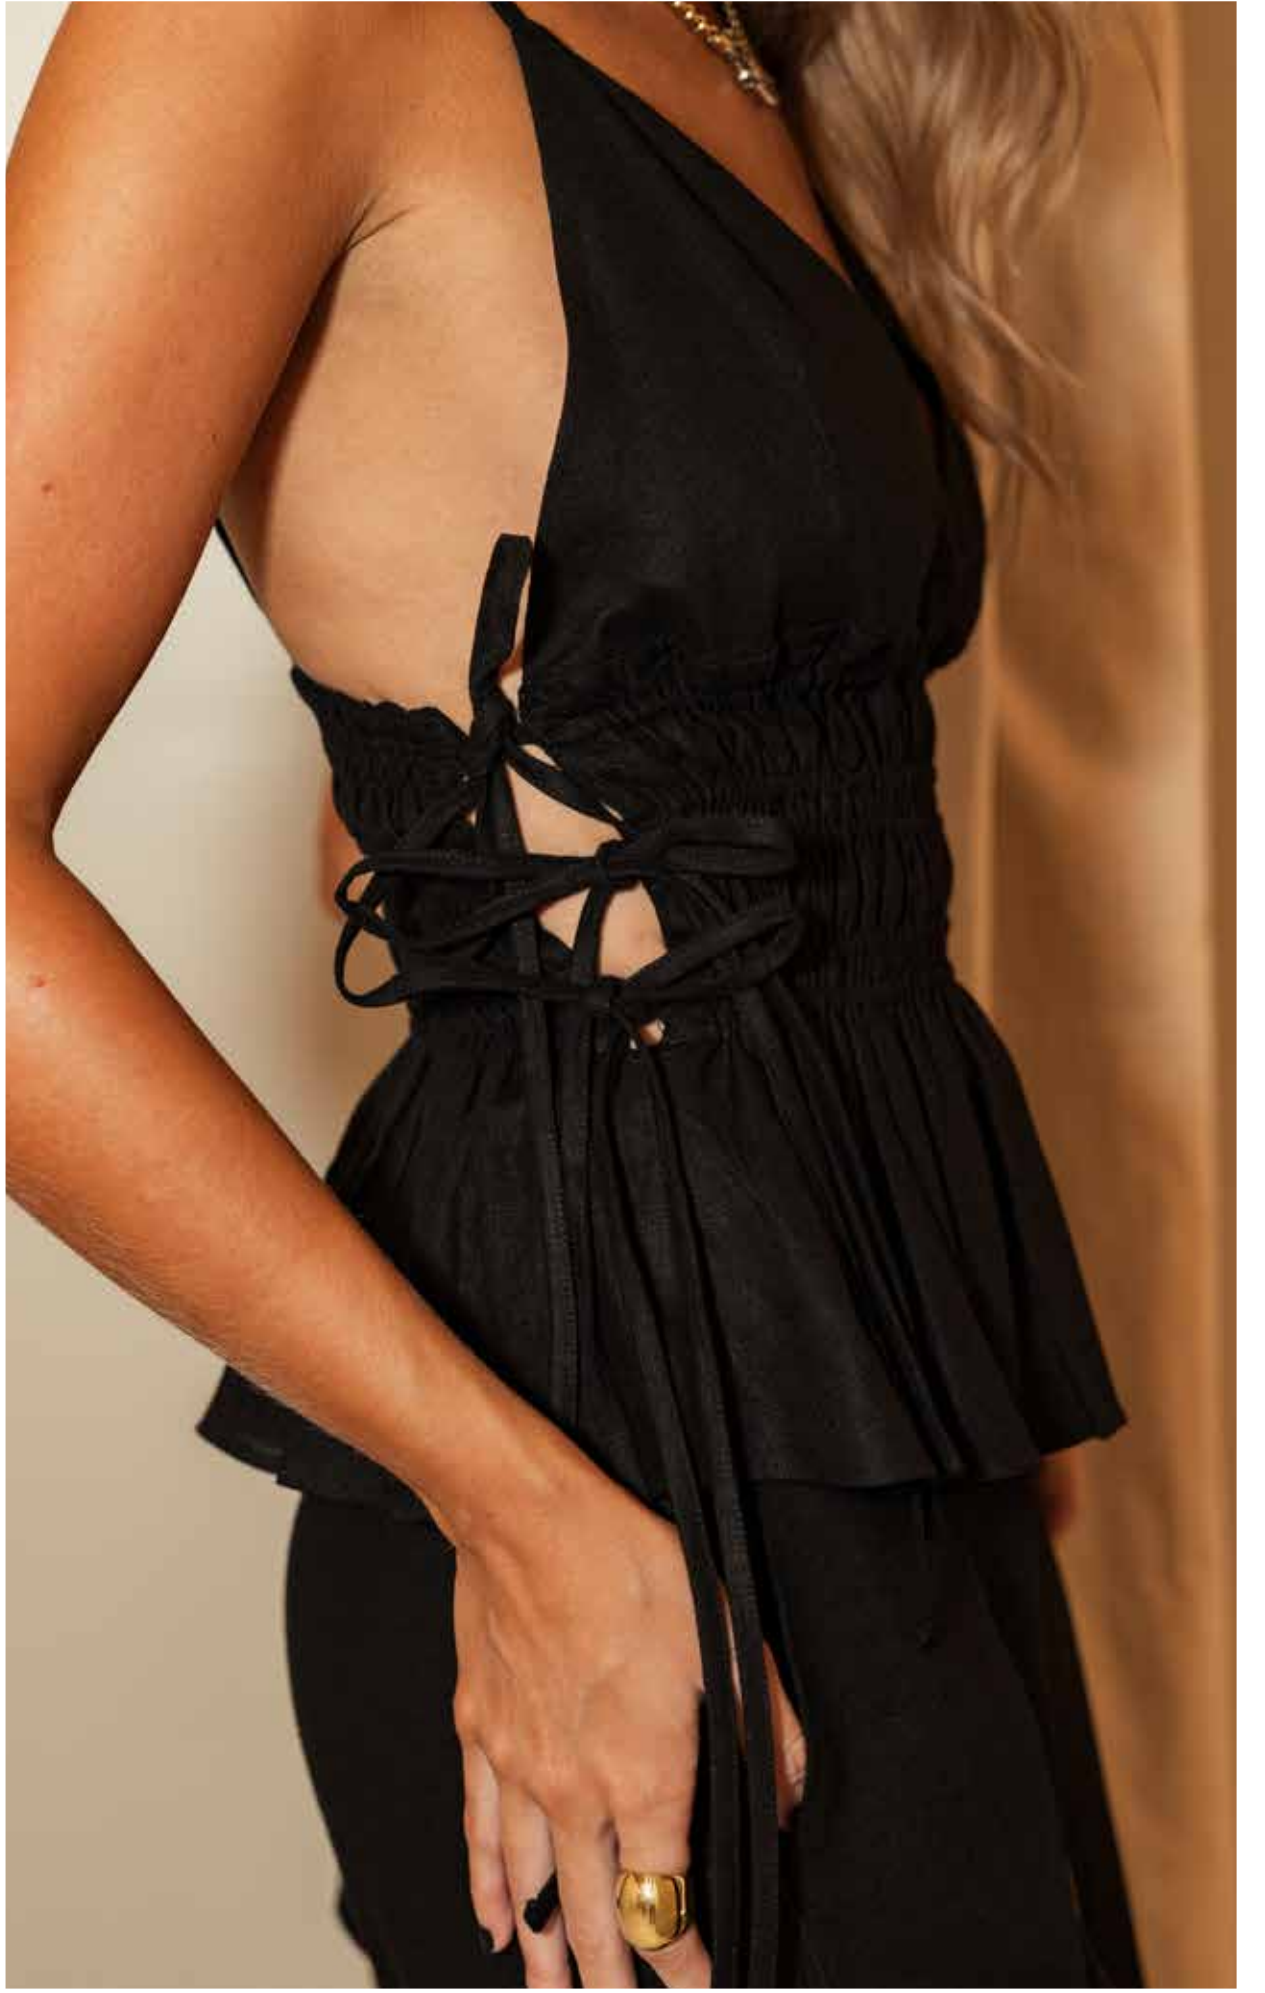

NEW IN NEW IN NEW IN
NEW IN NEW IN NEW IN

DISCOVER OUR
NEW
ARRIVALS

VESTIDO SIENNA

Gs. 520.000

CAMISA PAOLA
& *PANTALÓN NEW LLORET*

GS. 395.000
GS. 430.000

BLUSA CAMELIA | PANTALÓN CAMELIA Gs. 320.000 | Gs. 490.000

CAMISERO VICTORIA

Gs. 490.000

CAMISA PAOLA

Gs. 395.000

PANTALÓN CAMELIA

Gs. 430.000

BLUSA OFELIA | PANTALON SERENA NOIR

Gs. 370.000 | Gs. 420.000