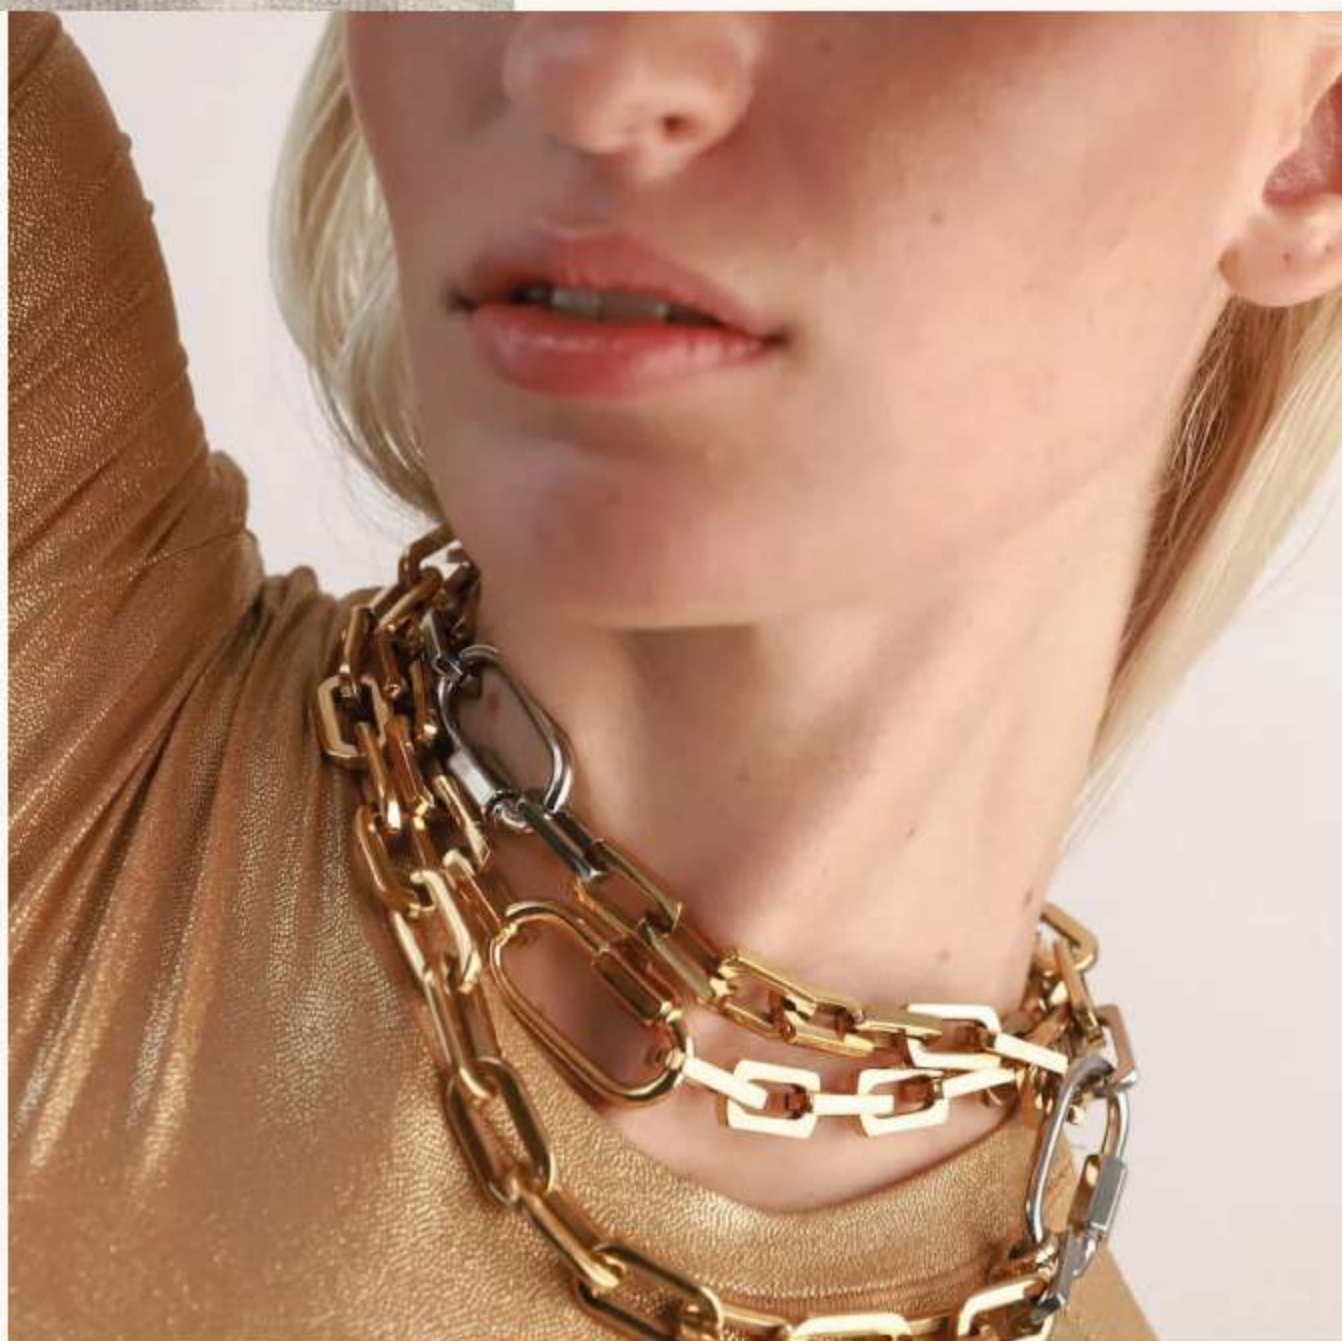

ARTIZAN JOYERÍA

PUERTO CHAIN

NECKLACE SILVER / GOLD

Gs.763.995

CARABINER

NECKLACE SILVER / GOLD

Gs.1.029.555

HERRADURA

NECKLACE SILVER / GOLD

Gs.719.720

ELEGANCE REDEFINED

UNIQUE PIECES

That blend style and sophistication.

Designed for those who appreciate details and want to express their personality through jewelry that goes beyond the ordinary.