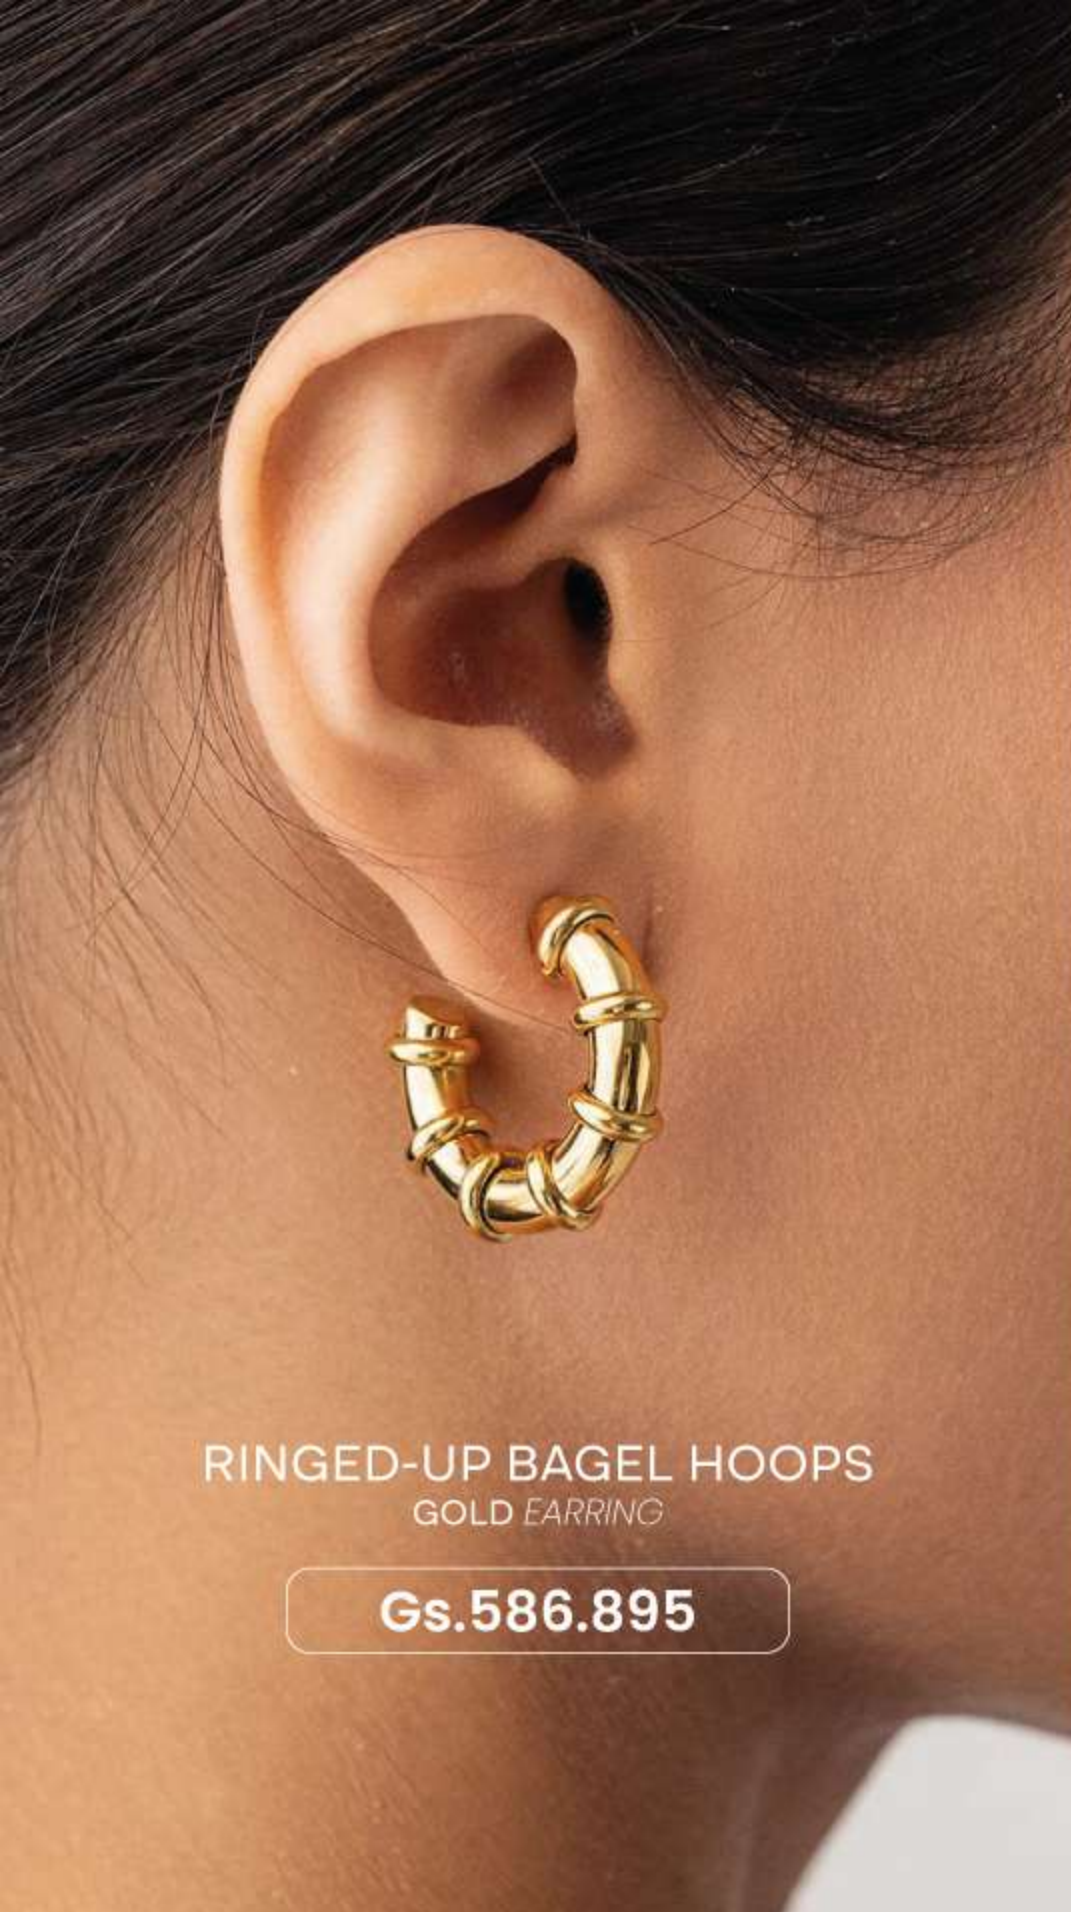

NECKLACE SILVER / GOLD

Gs.719.720

ELEGANCE REDEFINED

UNIQUE PIECES

That blend style and sophistication.

Designed for those who appreciate details and want to express their personality through jewelry that goes beyond the ordinary.

WEIGHT BANGLE SILVER
SILVER BRACELET

Gs.365.520

WEIGHT BANGLE GOLD
GOLD BRACELET

Gs.365.520

PUERTO CHAIN SILVER
SILVER *BRACELET*

Gs.454.070

PUERTO CHAIN GOLD
GOLD *BRACELET*

Gs.454.070

CAN OPENER BOX GOLD
SILVER/GOLD *BRACELET*

Gs.436.360

CARABINER SQUARE
PUERTO 7"
SILVER/GOLD *BRACELET*

Gs.586.985

CARABINER SQUARE
PUERTO 8"
SILVER/GOLD *BRACELET*

Gs.586.985

RINGED-UP BAGEL HOOPS
GOLD EARRING

Gs.586.895

NEEDLE GOLD
GOLD EARRING

Gs.675.445

SPIGA SHINE EARRING
SILVER EARRING

Gs.852.545

BALLSY RING
GOLD

Gs.409.795

BALLSY RING
SILVER